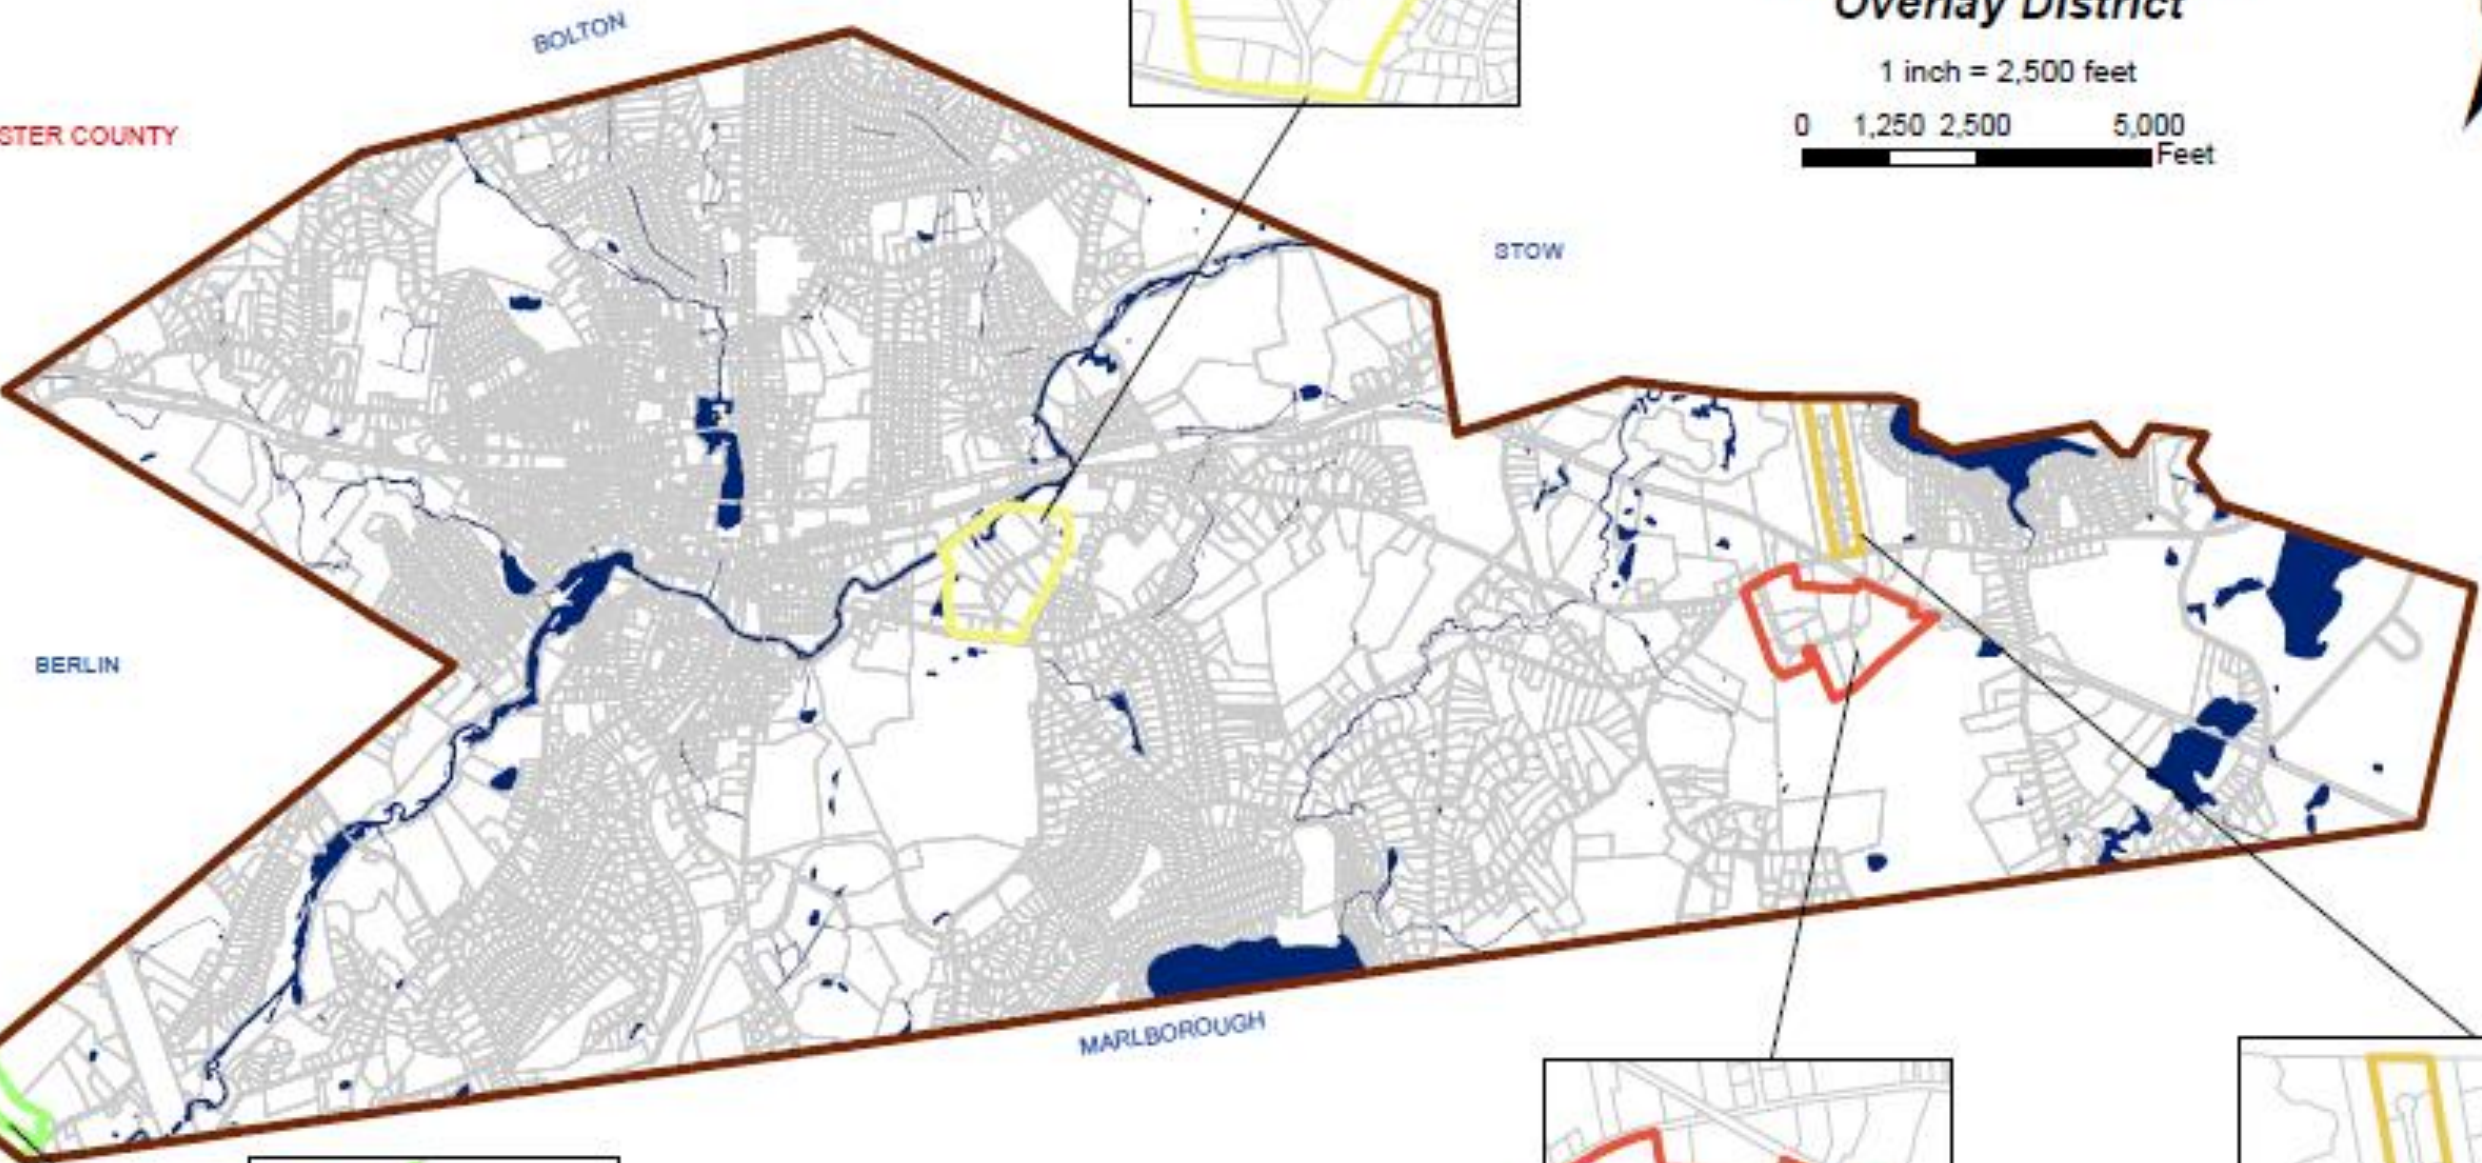

Town of Hudson MASSACHUSETTS

Proposed Marijuana Industrial Overlay District

1 inch = 2,500 feet
0 1,250 2,500 5,000 Feet

WORCESTER COUNTY

Bonazolli Ave.
Industrial Park

Brent Drive
Industrial Park

Kane
Industrial Park

Fox Road

MIDDLESEX COUNTY