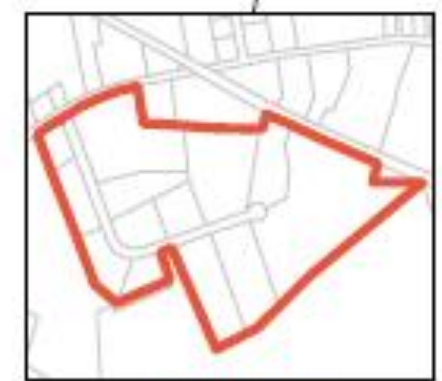

Town of Hudson MASSACHUSETTS

Proposed Marijuana Industrial Overlay District

1 inch = 2,500 feet
0 1,250 2,500 5,000 Feet

WORCESTER COUNTY

Bonazolli Ave.
Industrial Park

Brent Drive
Industrial Park

Kane
Industrial Park

Fox Road

MIDDLESEX COUNTY