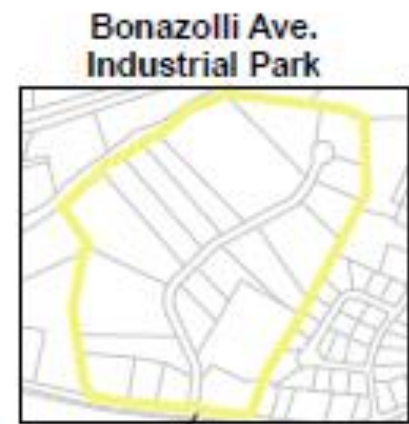

Town of Hudson MASSACHUSETTS

Proposed Marijuana Industrial Overlay District

1 inch = 2,500 feet
0 1,250 2,500 5,000 Feet

WORCESTER COUNTY

Bonazolli Ave.
Industrial Park

Brent Drive
Industrial Park

Kane
Industrial Park

Fox Road

MIDDLESEX COUNTY