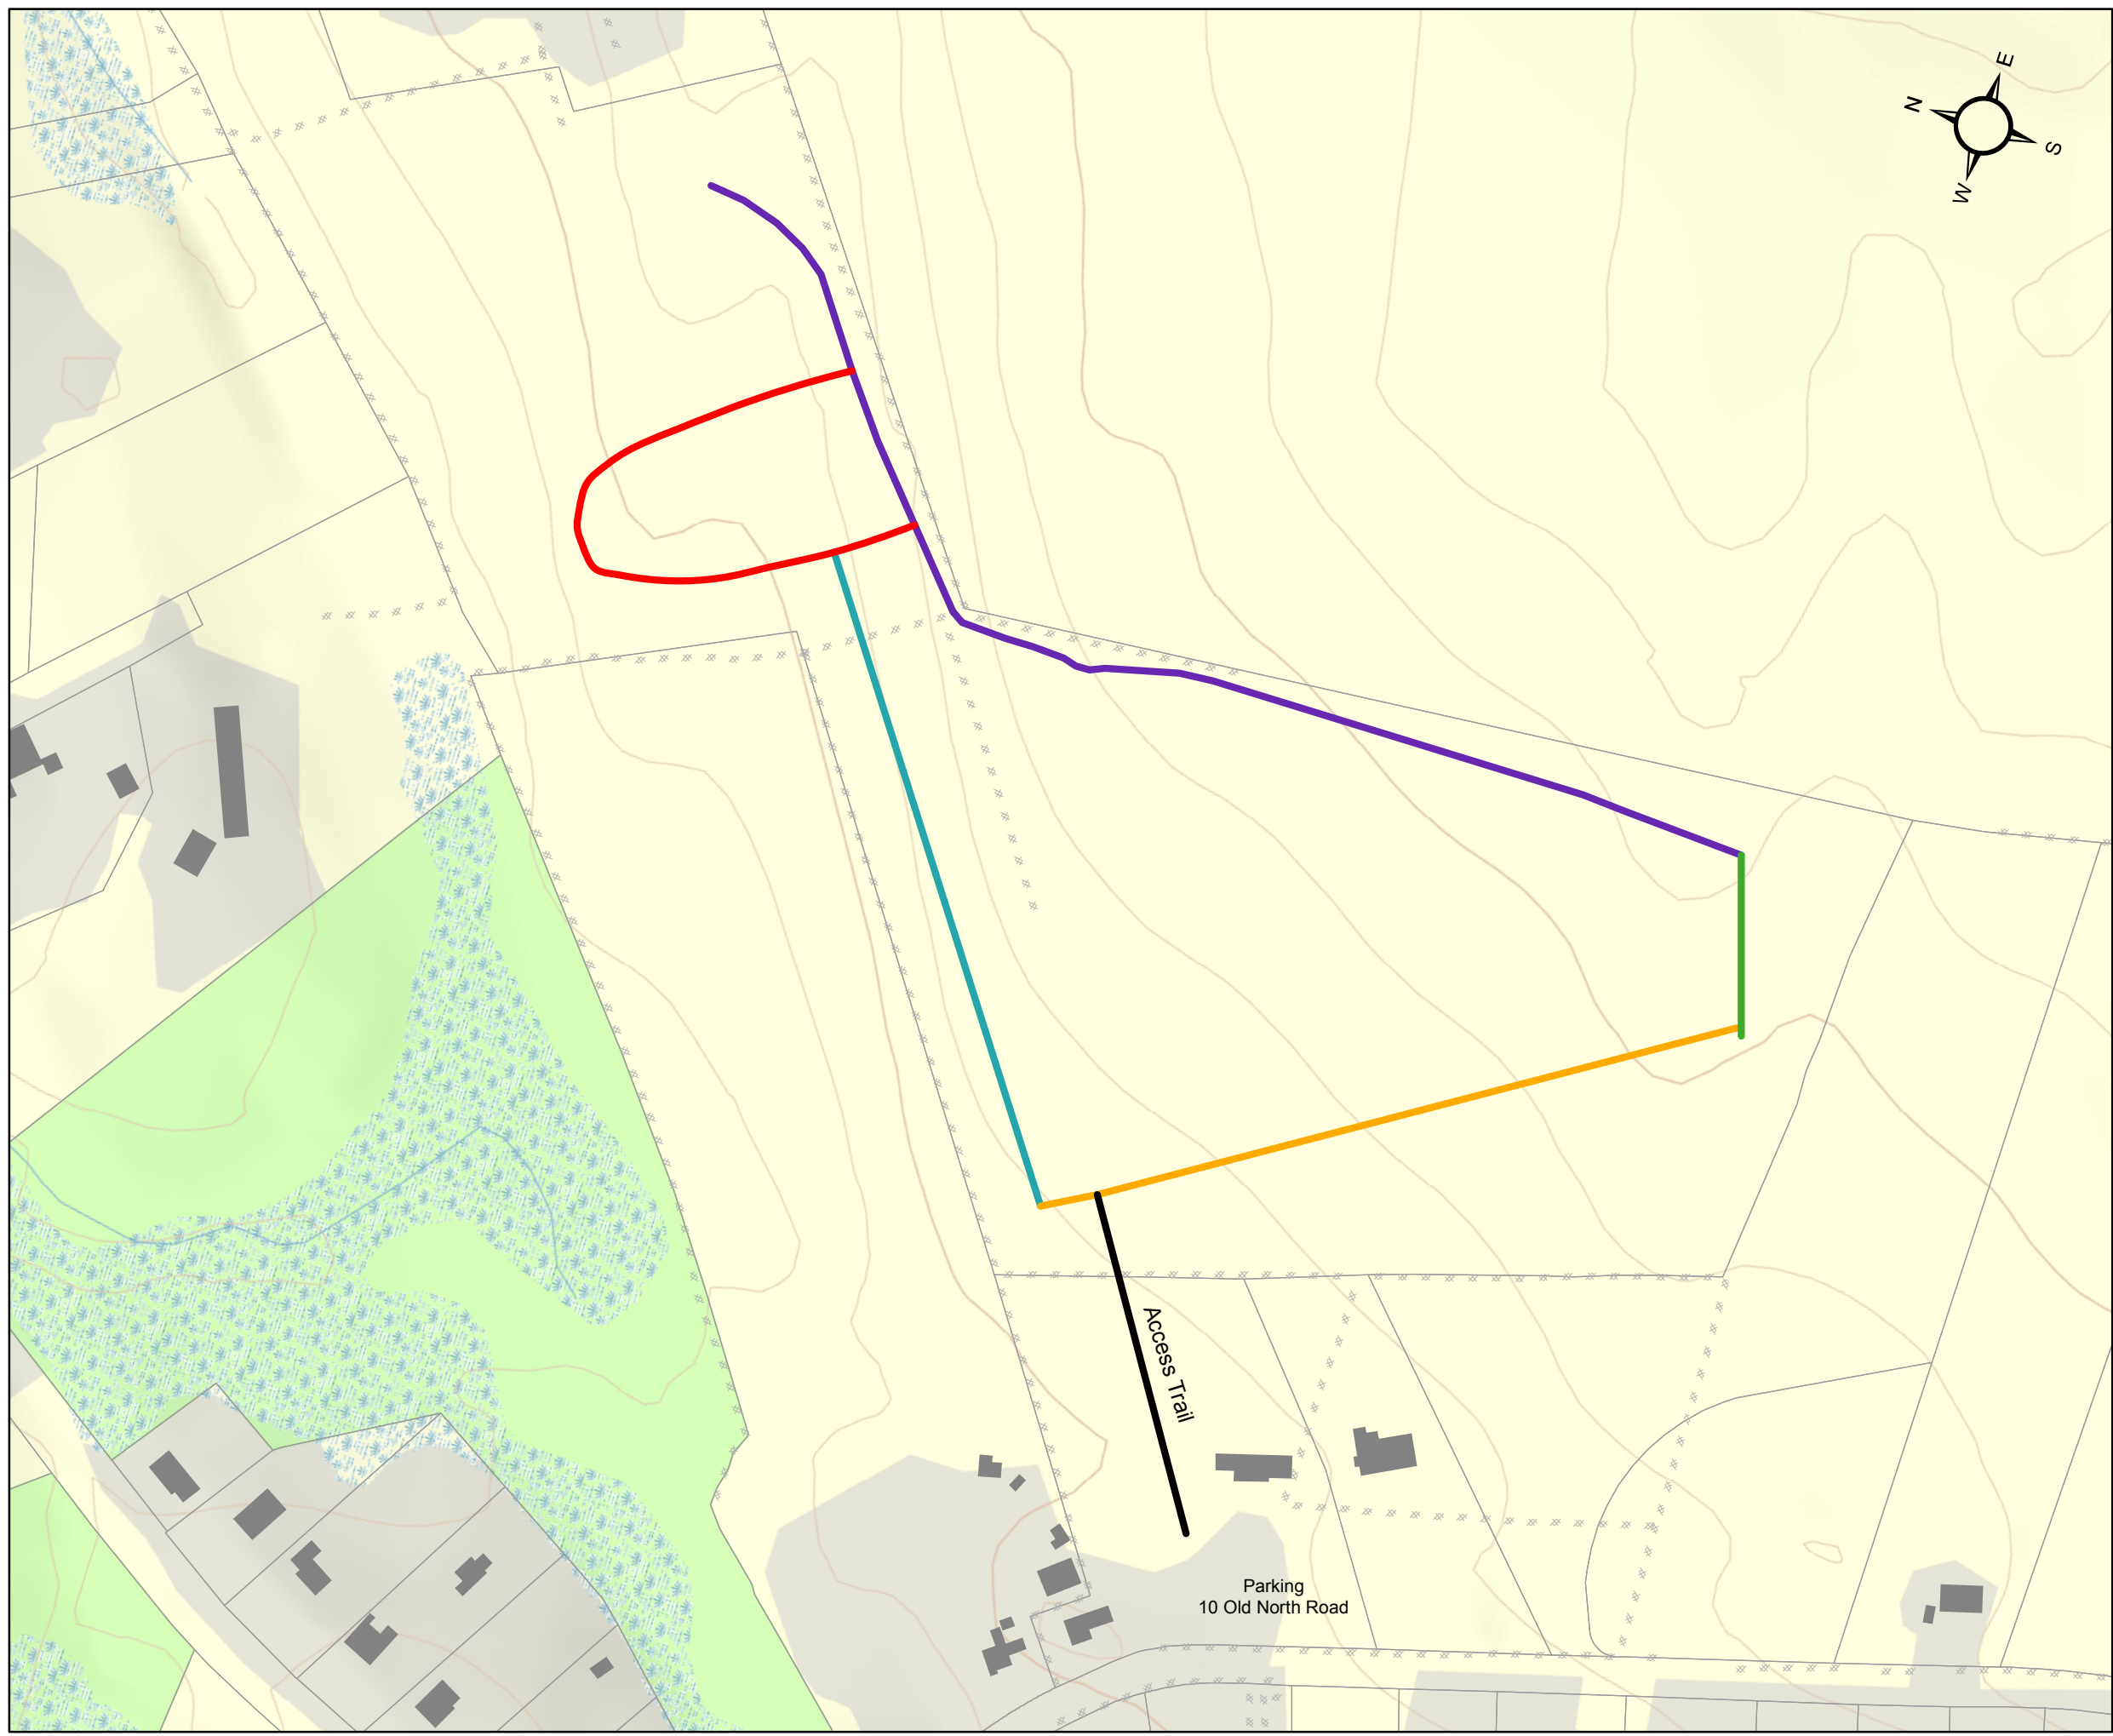

Town of Hudson OLD NORTH ROAD TRAILS

Legend

- Cart Path
- Deer Loop
- Fern Gully
- Pine Crossing
- Pipeline Trail
- × × × × Stone wall
- ▭ Parcels

Basemap Source:
MassGIS Topographic Features for Basemap