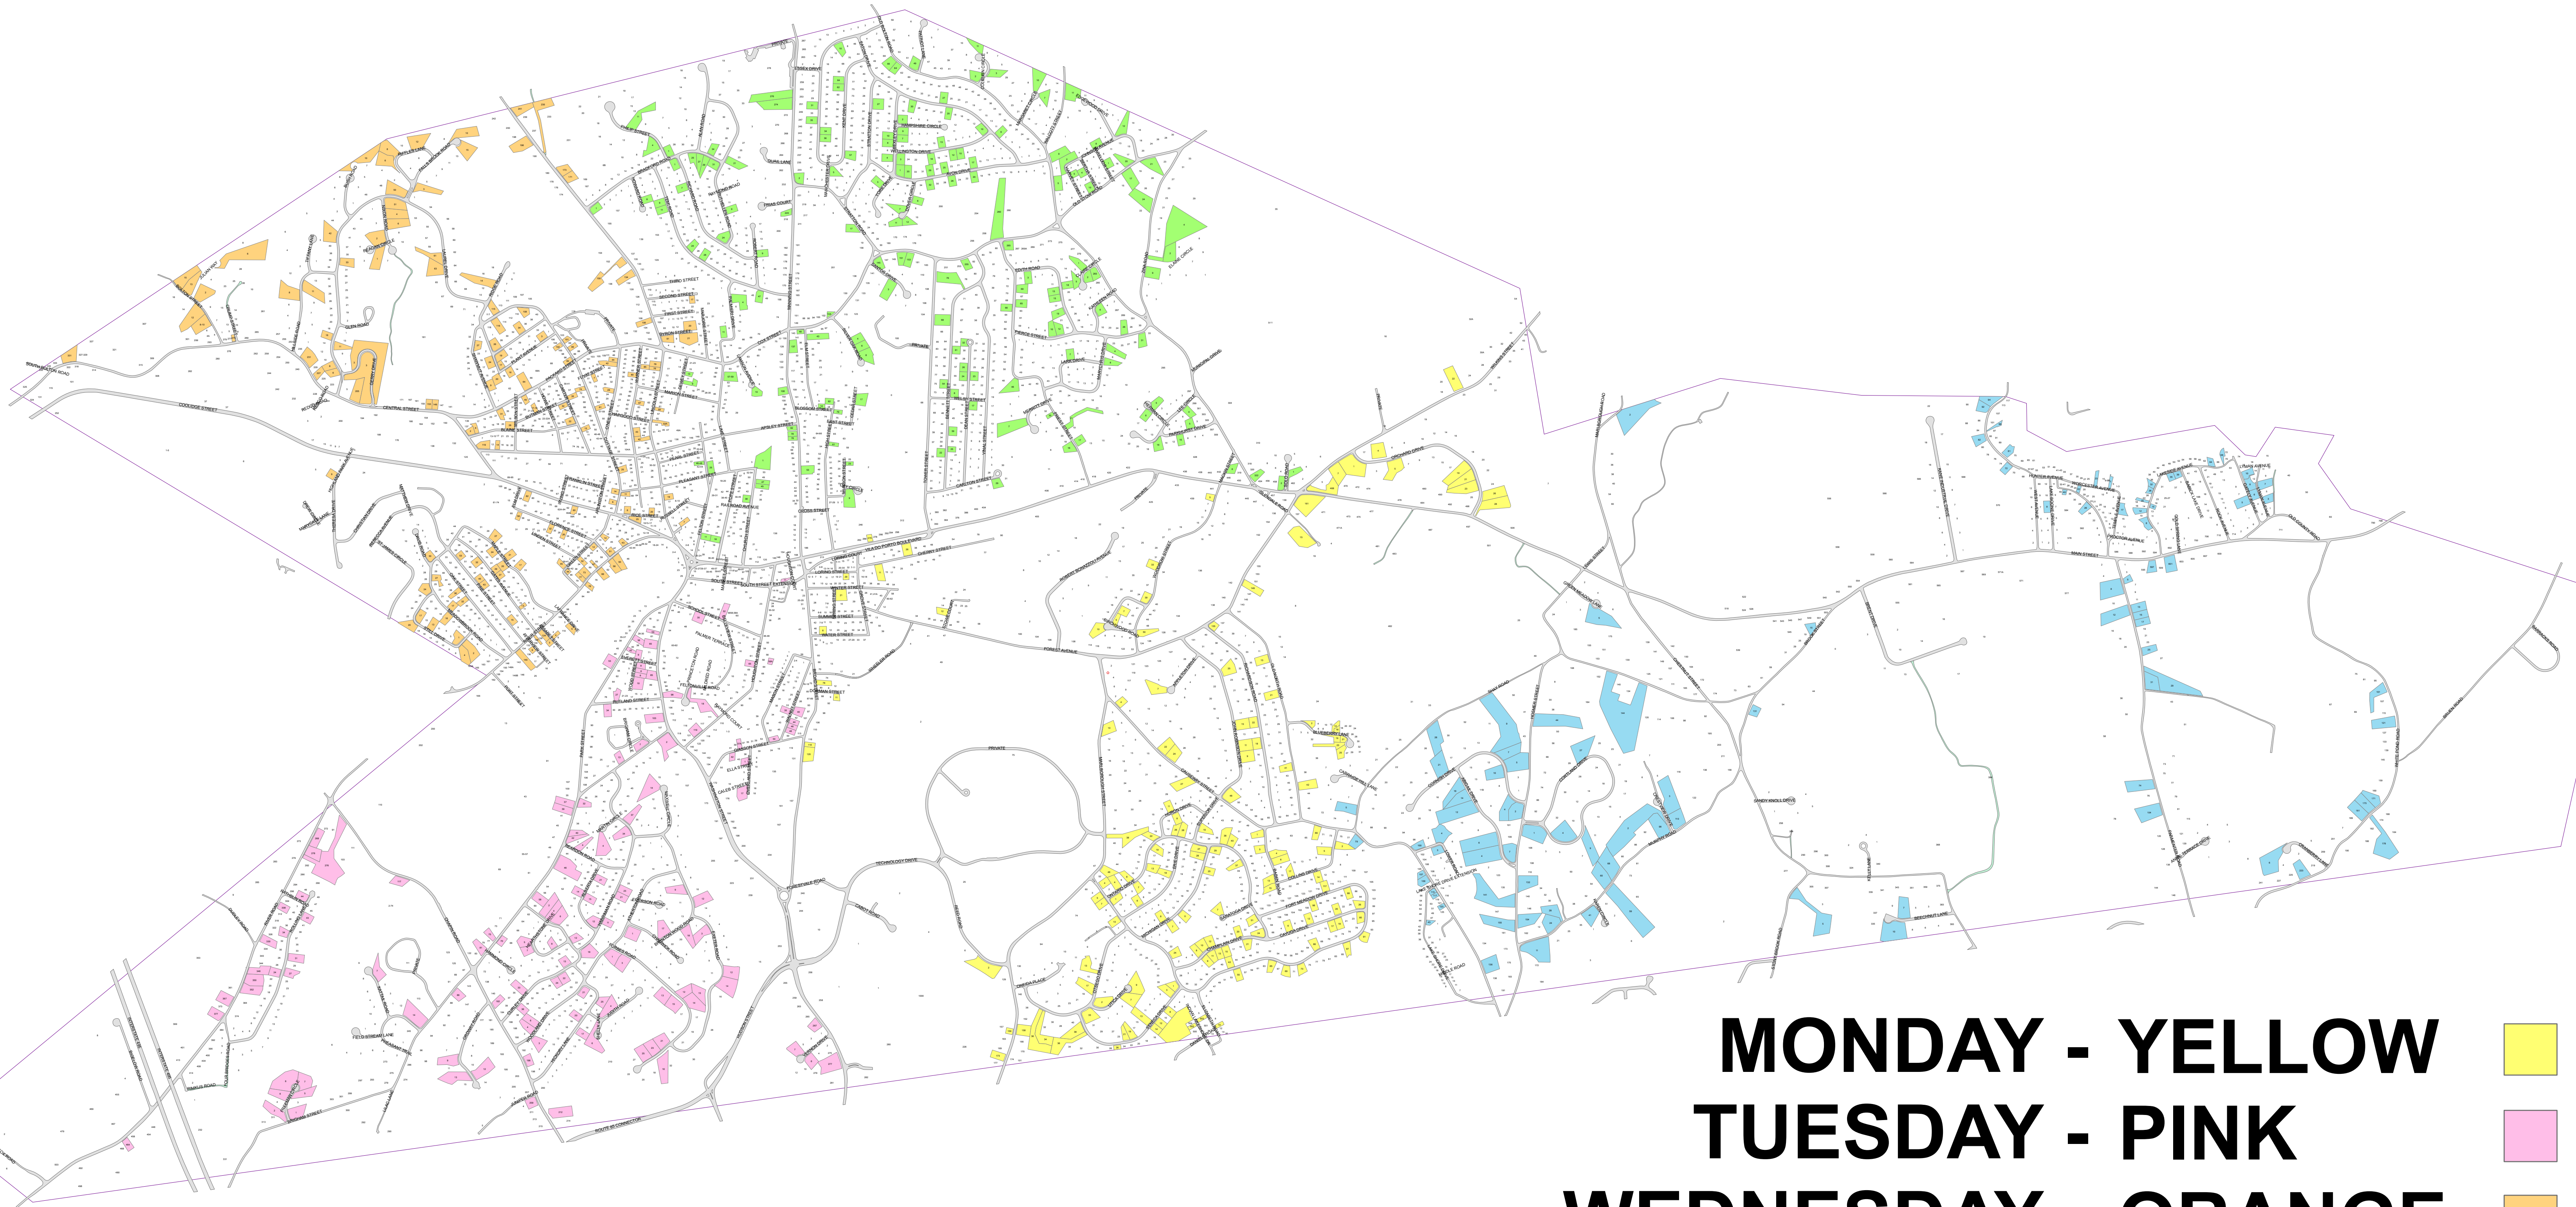

TOWN OF HUDSON CURBSIDE PICKUP

- MONDAY - YELLOW** 
- TUESDAY - PINK** 
- WEDNESDAY - ORANGE** 
- THURSDAY - GREEN** 
- FRIDAY - BLUE** 