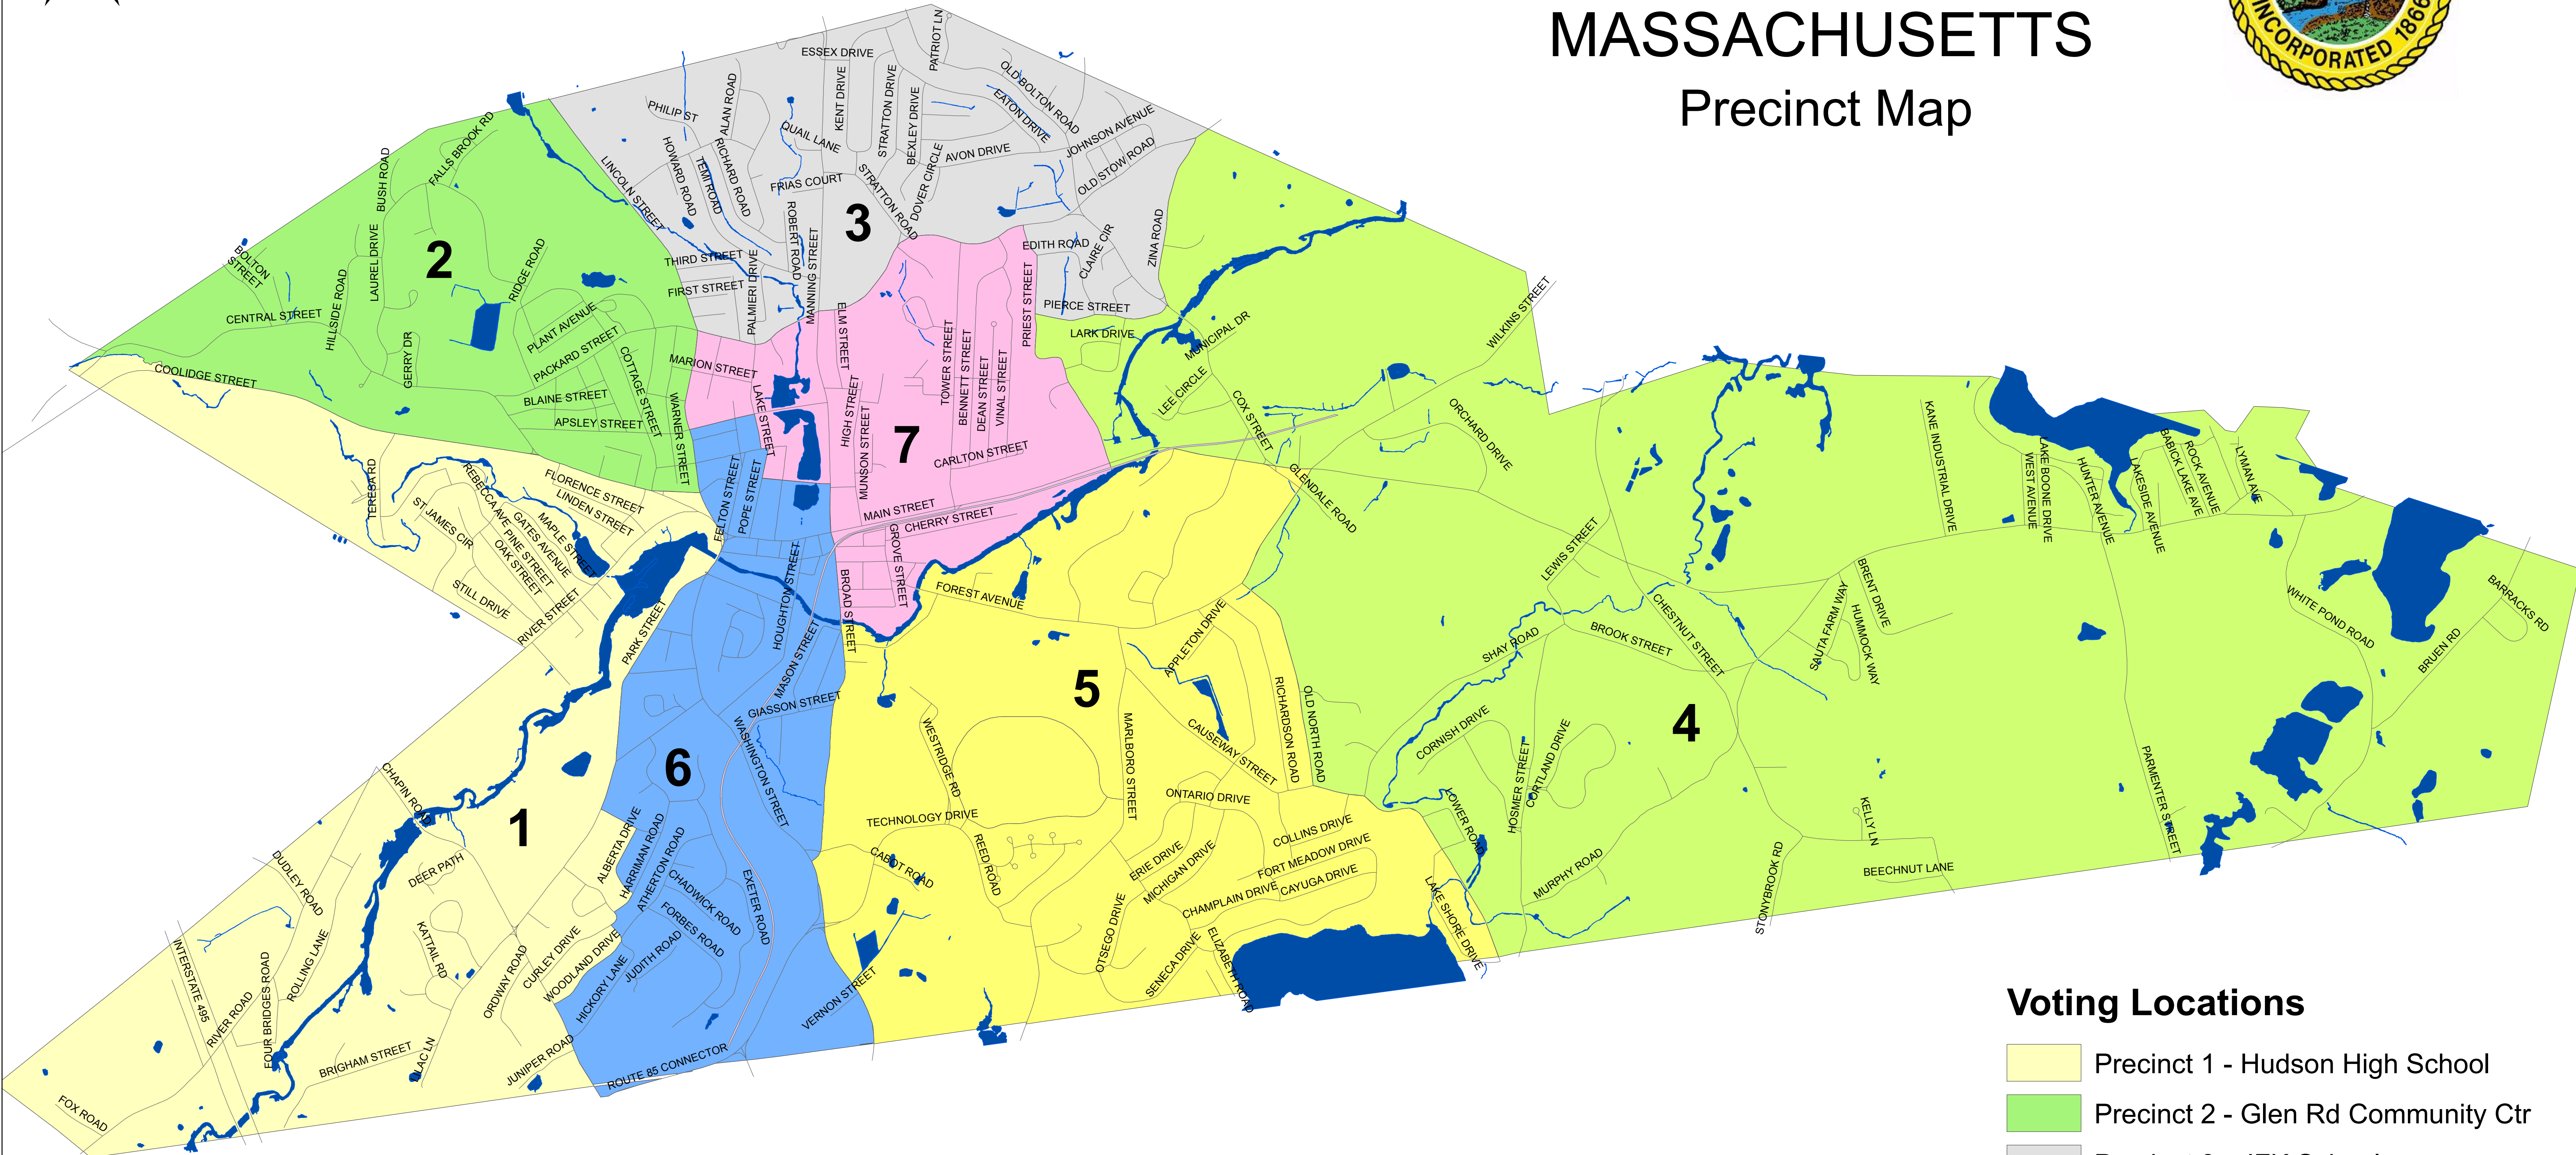

TOWN OF HUDSON MASSACHUSETTS Precinct Map

Voting Locations

- Precinct 1 - Hudson High School
- Precinct 2 - Glen Rd Community Ctr
- Precinct 3 - JFK School
- Precinct 4 - Joseph Mulready School
- Precinct 5 - Forest Ave School
- Precinct 6 - Town Hall
- Precinct 7 - Town Hall

Official Precinct Map, showing Precinct boundaries established by vote of the Board of Selectmen, June 6, 2011

Although every effort has been made to ensure that the spatial data on this map is of the highest accuracy and quality, it is, nevertheless, only appropriate for planning purposes. The information, as presented, is not intended for the legal interpretation of boundary or property lines, either municipal or private.