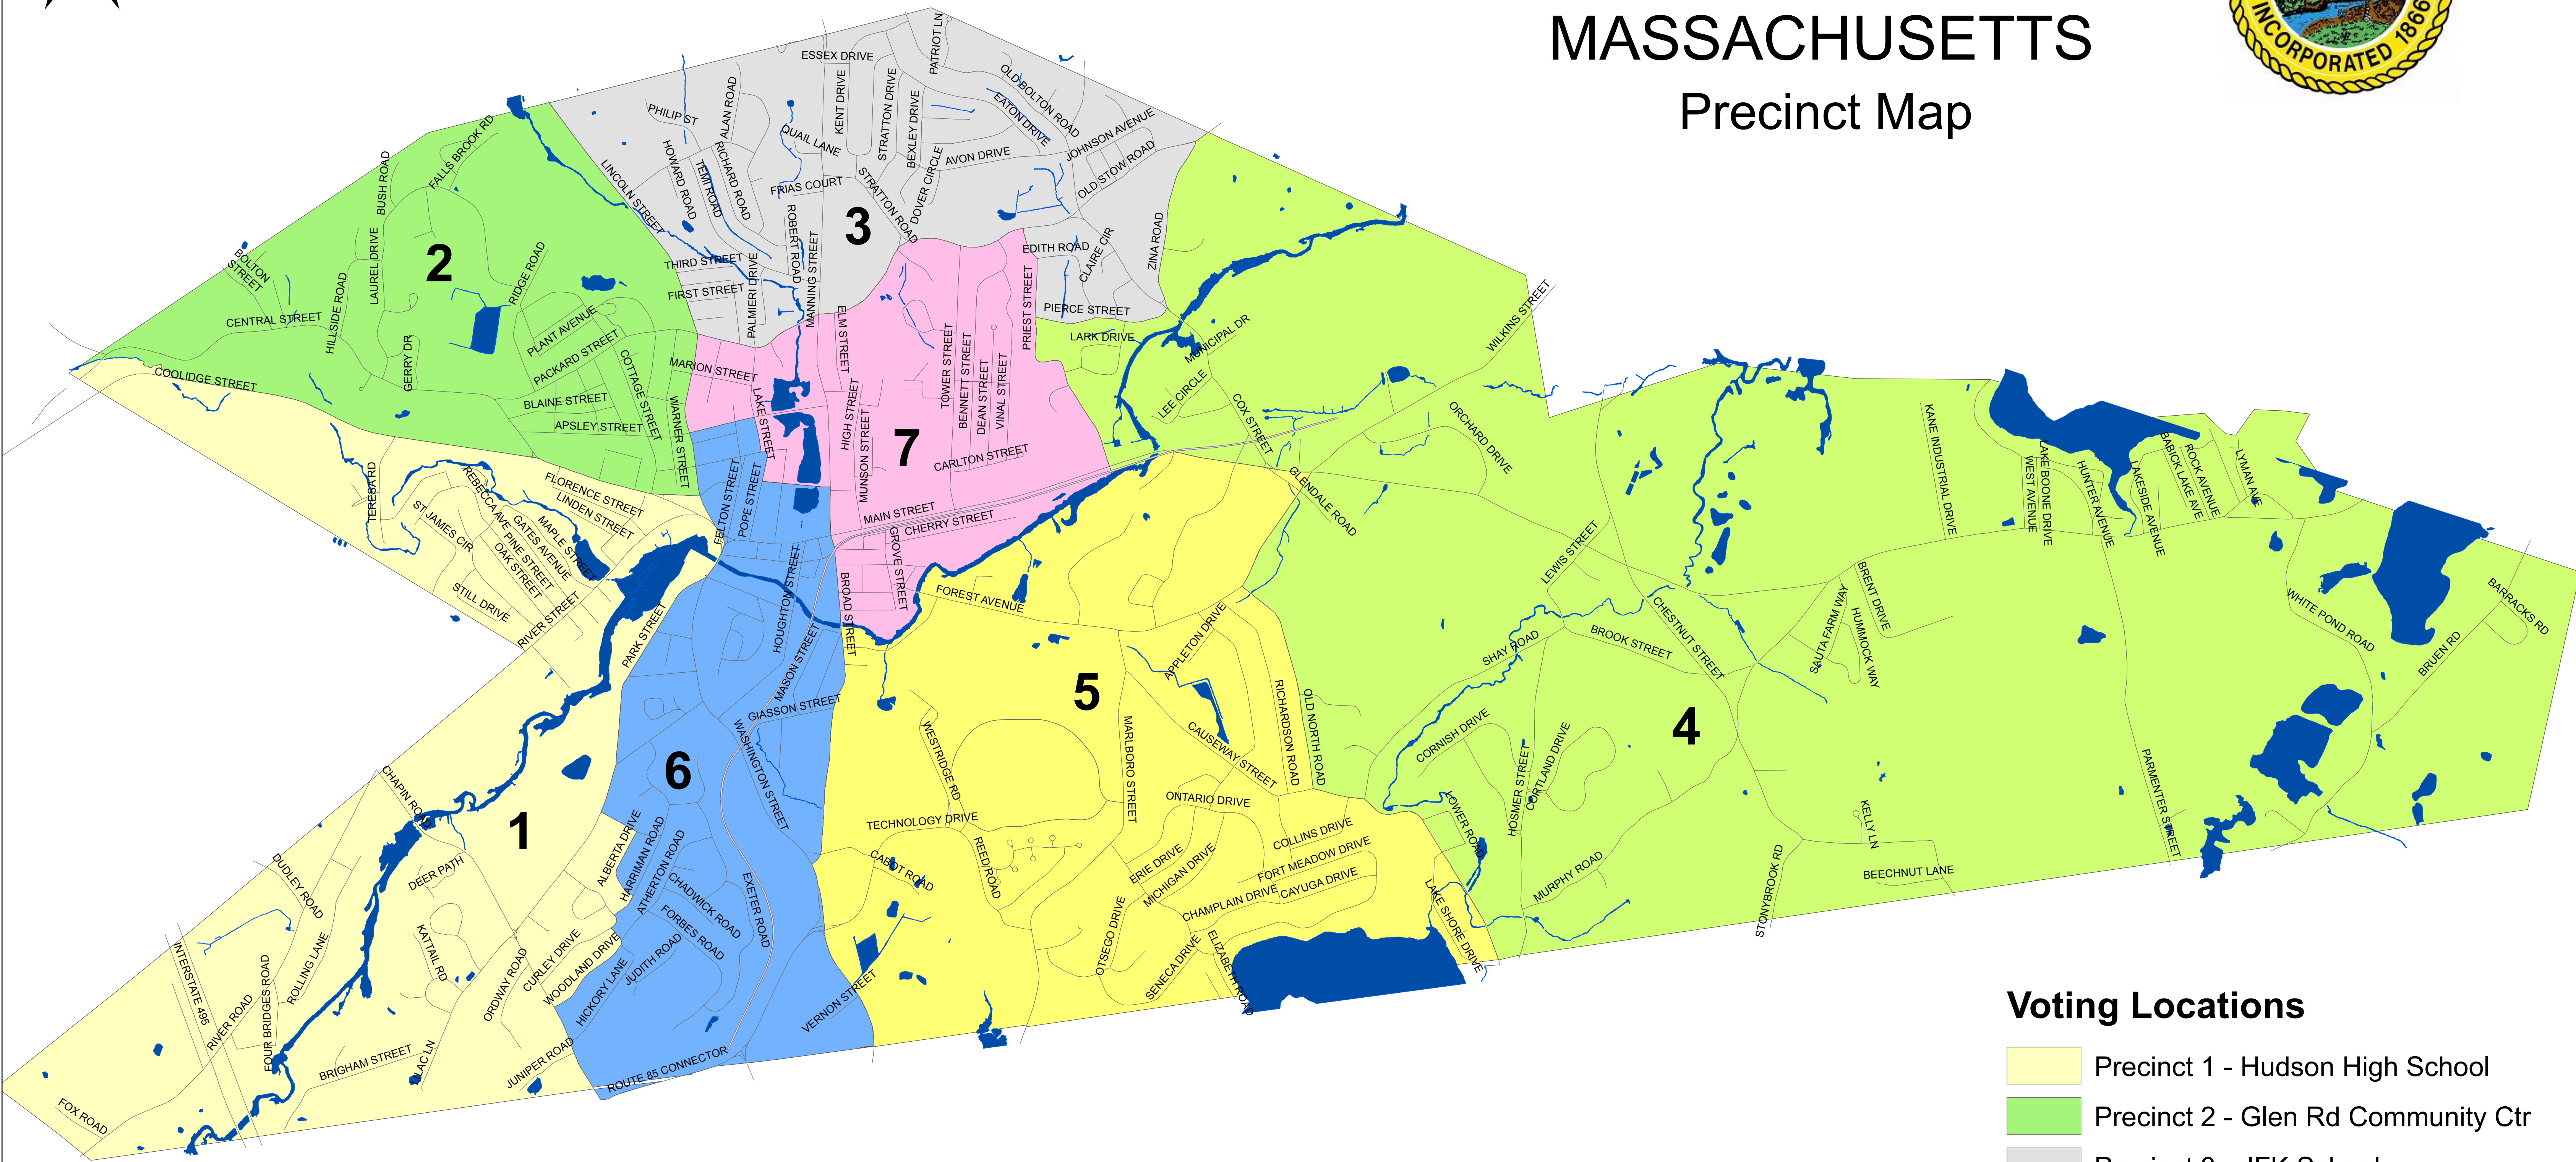

TOWN OF HUDSON MASSACHUSETTS Precinct Map

Voting Locations

-  Precinct 1 - Hudson High School
-  Precinct 2 - Glen Rd Community Ctr
-  Precinct 3 - JFK School
-  Precinct 4 - Joseph Mulready School
-  Precinct 5 - Forest Ave School
-  Precinct 6 - Town Hall
-  Precinct 7 - Town Hall

Official Precinct Map, showing Precinct boundaries established by vote of the Board of Selectmen, June 6, 2011

Although every effort has been made to ensure that the spatial data on this map is of the highest accuracy and quality, it is, nevertheless, only appropriate for planning purposes. The information, as presented, is not intended for the legal interpretation of boundary or property lines, either municipal or private.